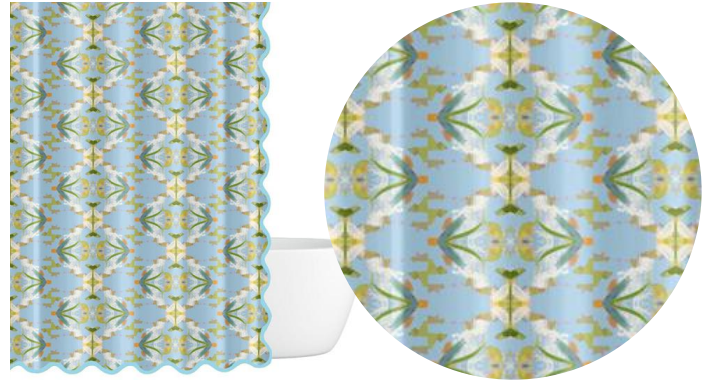

Brooks Avenue
DCA-36-130

Golden Hour
DCA-36-010

Park Avenue
DCA-36-475

PET BEDS

One Size, 36" x 30" x 5" \$188

Brooks Avenue
HPB-LG-130

Park Avenue
HPB-LG-475

All products above are only available in the select patterns and sizes shown.
Please check www.lauraparkdesigns.com for stock levels and lead times.

SCALLOPED SHOWER CURTAINS

Standard, 72" x 72" \$125 | Long, 72" x 96" \$155

Dogwood
BSC-OS-510

English Garden Blue
BSC-OS-615

Monet's Garden Navy
BSC-OS-533

Chintz Pink
BSC-OS-582

Brooks Avenue
BSC-OS-130

All products above are only available in the select patterns and sizes shown.
Please check www.lauraparkdesigns.com for stock levels and lead times.