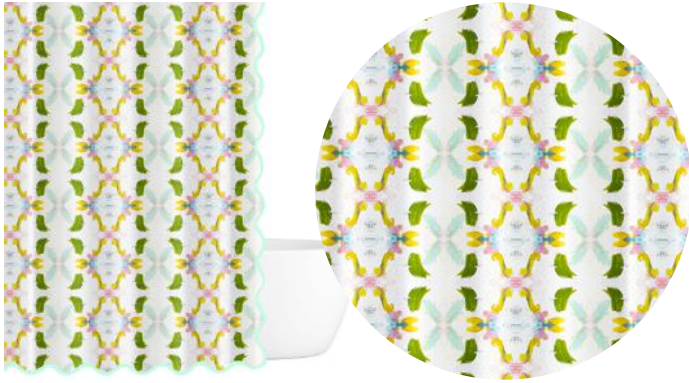

Brooks Avenue
DCA-36-130

Golden Hour
DCA-36-010

Park Avenue
DCA-36-475

PET BEDS

One Size, 36" x 30" x 5" \$188

Brooks Avenue
HPB-LG-130

Park Avenue
HPB-LG-475

All products above are only available in the select patterns and sizes shown.
Please check www.lauraparkdesigns.com for stock levels and lead times.

SCALLOPED SHOWER CURTAINS

Standard, 72" x 72" \$125 | Long, 72" x 96" \$155

Dogwood
BSC-OS-510

English Garden Blue
BSC-OS-615

Monet's Garden Navy
BSC-OS-533

Chintz Pink
BSC-OS-582

Brooks Avenue
BSC-OS-130

All products above are only available in the select patterns and sizes shown.
Please check www.lauraparkdesigns.com for stock levels and lead times.