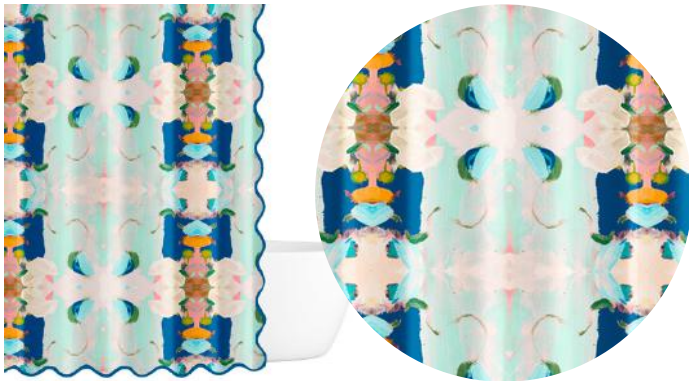

SCALLOPED SHOWER CURTAINS

Standard, 72" x 72" \$125 | Long, 72" x 96" \$155

Dogwood
BSC-OS-510

English Garden Blue
BSC-OS-615

Monet's Garden Navy
BSC-OS-533

Chintz Pink
BSC-OS-582

Brooks Avenue
BSC-OS-130

All products above are only available in the select patterns and sizes shown.
Please check www.lauraparkdesigns.com for stock levels and lead times.