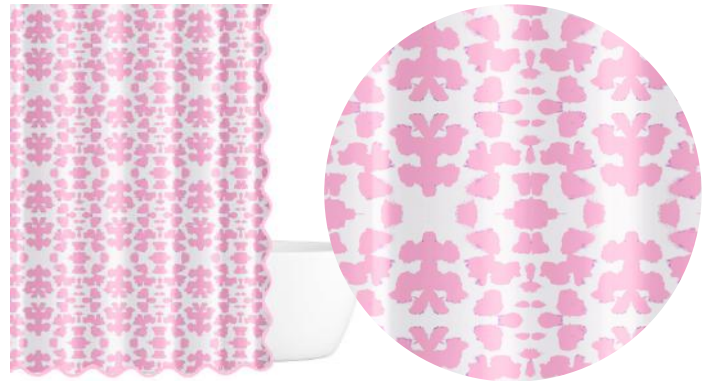

SCALLOPED SHOWER CURTAINS

Standard, 72" x 72" \$125 | Long, 72" x 96" \$155

Dogwood
BSC-OS-510

English Garden Blue
BSC-OS-615

Monet's Garden Navy
BSC-OS-533

Chintz Pink
BSC-OS-582

Brooks Avenue
BSC-OS-130

All products above are only available in the select patterns and sizes shown.
Please check www.lauraparkdesigns.com for stock levels and lead times.