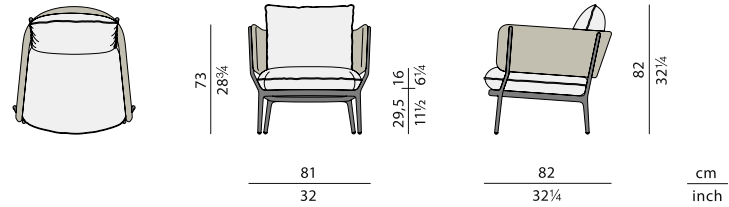

BELLMONDE

Lounge chair

Design by **Henrik Pedersen** | Item code: **108708180** | Weight **8,7 kg/20 lbs** | COM (Customer Own Material): 1,8 M/2 yd (plain fabric only)

Measurements

Collection: Easy elegance meets contemporary comfort in BELLMONDE by Henrik Pedersen. Designed to encourage relaxation, this warm and welcoming collection is characterized by soft organic forms and an innovative new textured weave.

Lounge chair: This lounge chair was conceived for the evening hours and comes in with plush seat and back cushions.

Frame: The frame consists of aluminum.

Characteristics: Comfortable, cozy, versatile, easily combined