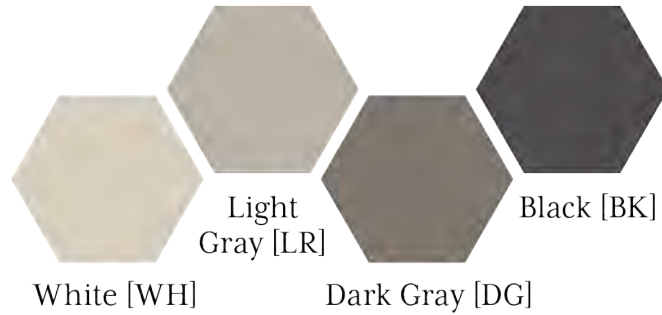

LEARN. EXPERIMENT. HAVE FUN!

COLOR PALETTE

Fast Track Colors

NAME	RGB	SHERWIN WILLIAMS
White:	(233, 233, 225)	SW 9601
Light Gray:	(198, 197, 186)	SW 9591
Dark Gray:	(170, 161, 146)	SW 0038
Black:	(67, 69, 70)	SW 7069

Available to order by the piece or assembled as pre-mounted, made-to-order patterns. Our design consultants will help realize your design concept.

WE CAN'T WAIT TO SEE YOUR VISION!

FAST TRACK SHAPES

These eight core shapes are stocked in the four Fast Track Colors: White, Light Gray, Dark Gray, and Black.

1. 50 x 70mm Triangle
2. 70 x 100mm Triangle
3. 70mm Cross
4. 100mm Hexagon

5. 100mm Octagon
6. 35mm Square
7. 50mm Square
8. 100mm Square

Geometric Fields (Fast track shapes are highlighted)

Ref #	SKU	Product Name
1	VIG035CA	35mmx35mm Square
2	VIG050CA	50mmx50mm Square
3	VIG070CA	70mmx70mm Square
4	VIG100CA	100mmx100mm Square
5	VIG150CA	150mmx150mm Square
6	VIG100TR	100mmx100mmx140mm Triangle
7	VIG070TR	70mmx70mmx100mm Triangle
8	VIG050TR	50mmx50mmx70mm Triangle
9	VIG035TR	35mmx35mmx50mm Triangle
10	VIG150HE	150mm Hexagon
11	VIG100HE	100mm Hexagon
12	VIG150HW	150mm Elongated Hexagon
13	VIG070CR	70mm Cross
14	VIG055TR	55mm Equilateral Triangle
15	VIG150TI	90mmx50mm Isocetes Triangle
16	VIG100OC	100mm Octagon
17	VIG150OC	150mm Octagon
18	VIG150RS	25mmx150mm Rectangle
19	VIG150RT	50mmx150mm Rectangle
20	VIG100RE	50mmx100mm Rectangle

FAST TRACK COLORS

A foundational range of shapes are stocked in our four neutral color options: White, Light Gray, Dark Gray, and Black.

QUICKSHIP OPTIONS

Need it soon? Quickship designs combine Fast Track colors and shapes for quick turnaround projects. Select from a multitude of field patterns using Fast Track shapes and colors to produce a solution that can be delivered to your jobsite in a matter of days.