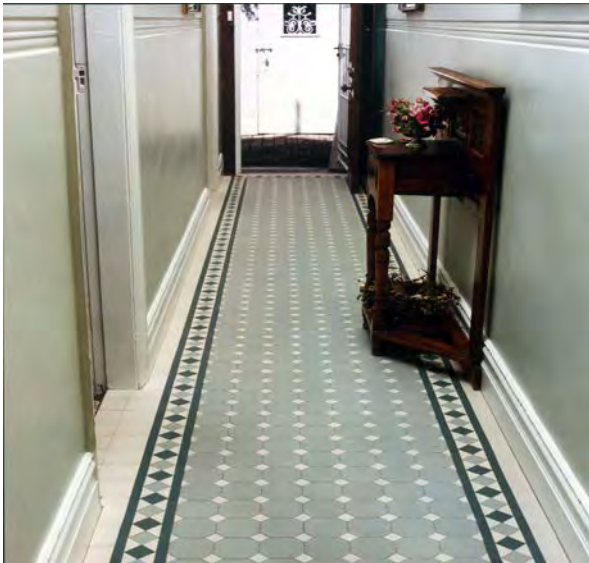

RESIDENTIAL DESIGN