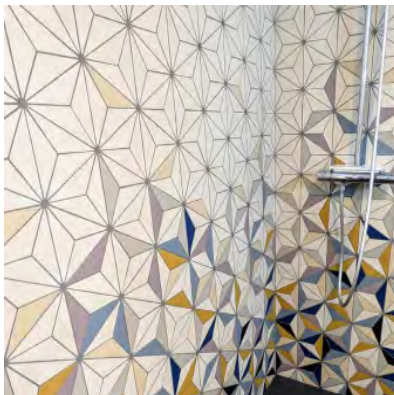

Viva Tile

Viva Tile is a tailored service to provide you with custom porcelain mosaics. We can craft almost any design. Whether your inspiration is an image, historic catalog, or even your own creation, our team can replicate your vision in tile. The possibilities are endless! Our team will create custom drawings for your approval and build your modules to put together on-site.

FEATURES

VERSATILITY

Set a direction for traditional, transitional or trendsetting. Transcend the conventional. Take it to a place that is right for your extraordinary space.