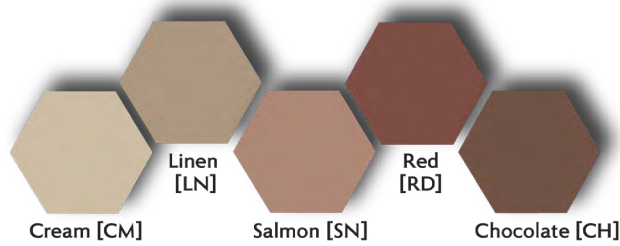

LEARN. EXPERIMENT. HAVE FUN!

COLOR PALETTE

Fast Track Colors

NAME	RGB	SHERWIN WILLIAMS
White:	(233, 233, 225)	SW 9601
Light Gray:	(198, 197, 186)	SW 9591
Dark Gray:	(170, 161, 146)	SW 0038
Black:	(67, 69, 70)	SW 7069

Mother Earth

Cream:	(204, 189, 165)	SW 2822
Linen:	(172, 151, 129)	SW 9112
Salmon:	(173, 136, 119)	SW 9080
Red:	(124, 79, 70)	SW 7591
Chocolate:	(112, 83, 72)	SW 6062

Desert Sand

Lemon:	(210, 195, 152)	SW 9027
Light Yellow:	(201, 179, 137)	SW 6128
Peach:	(201, 170, 126)	SW 7693
Gold:	(187, 149, 97)	SW 6390
Caramel:	(158, 119, 82)	SW 6117

Available to order by the piece or assembled as pre-mounted, made-to-order patterns. Our design consultants will help realize your design concept.

WE CAN'T WAIT TO SEE YOUR VISION!

FAST TRACK SHAPES

These eight core shapes are stocked in the four Fast Track Colors: White, Light Gray, Dark Gray, and Black.

FAST TRACK COLORS

A foundational range of shapes are stocked in our four neutral color options: White, Light Gray, Dark Gray, and Black.

QUICKSHIP OPTIONS

Need it soon? Quickship designs combine Fast Track colors and shapes for quick turnaround projects. Select from a multitude of field patterns using Fast Track shapes and colors to produce a solution that can be delivered to your jobsite in a matter of days.