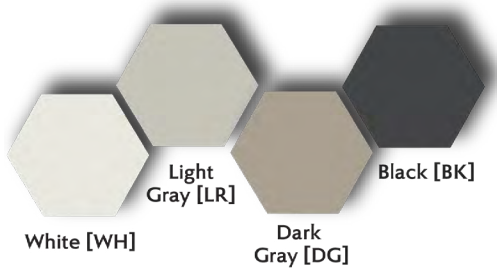

LEARN. EXPERIMENT. HAVE FUN!

COLOR PALETTE

Fast Track Colors

NAME	RGB	SHERWIN WILLIAMS
White:	(233, 233, 225)	SW 9601
Light Gray:	(198, 197, 186)	SW 9591
Dark Gray:	(170, 161, 146)	SW 0038
Black:	(67, 69, 70)	SW 7069

Available to order by the piece or assembled as pre-mounted, made-to-order patterns. Our design consultants will help realize your design concept.

WE CAN'T WAIT TO SEE YOUR VISION!

FAST TRACK SHAPES

These eight core shapes are stocked in the four Fast Track Colors: White, Light Gray, Dark Gray, and Black.

FAST TRACK COLORS

A foundational range of shapes are stocked in our four neutral color options: White, Light Gray, Dark Gray, and Black.

QUICKSHIP OPTIONS

Need it soon? Quickship designs combine Fast Track colors and shapes for quick turnaround projects. Select from a multitude of field patterns using Fast Track shapes and colors to produce a solution that can be delivered to your jobsite in a matter of days.