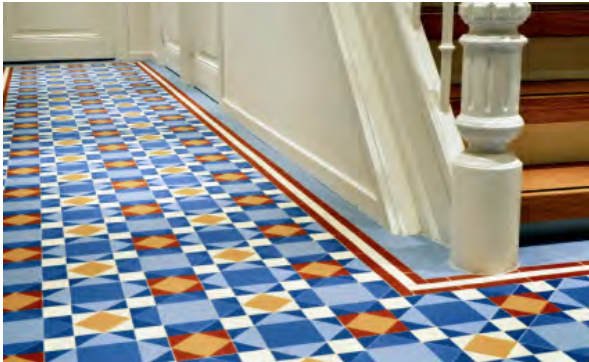

FOR VERANDAS & FOYERS

Suitable for interior and exterior use, Viva Tile is frost-proof and wear resistant and will serve your home to welcome its occupants for many generations to come.