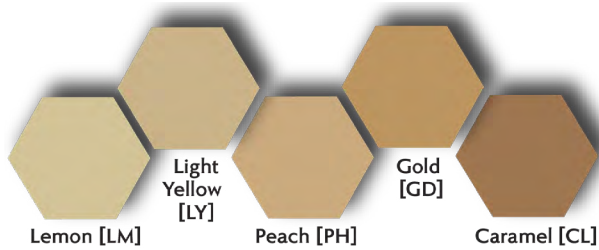

LEARN. EXPERIMENT. HAVE FUN!

COLOR PALETTE

Fast Track Colors

NAME	RGB	SHERWIN WILLIAMS
White:	(233, 233, 225)	SW 9601
Light Gray:	(198, 197, 186)	SW 9591
Dark Gray:	(170, 161, 146)	SW 0038
Black:	(67, 69, 70)	SW 7069

Mother Earth

Cream:	(204, 189, 165)	SW 2822
Linen:	(172, 151, 129)	SW 9112
Salmon:	(173, 136, 119)	SW 9080
Red:	(124, 79, 70)	SW 7591
Chocolate:	(112, 83, 72)	SW 6062

Desert Sand

Lemon:	(210, 195, 152)	SW 9027
Light Yellow:	(201, 179, 137)	SW 6128
Peach:	(201, 170, 126)	SW 7693
Gold:	(187, 149, 97)	SW 6390
Caramel:	(158, 119, 82)	SW 6117

Available to order by the piece or assembled as pre-mounted, made-to-order patterns. Our design consultants will help realize your design concept.

WE CAN'T WAIT TO SEE YOUR VISION!

FAST TRACK SHAPES

These eight core shapes are stocked in the four Fast Track Colors: White, Light Gray, Dark Gray, and Black.

FAST TRACK COLORS

A foundational range of shapes are stocked in our four neutral color options: White, Light Gray, Dark Gray, and Black.

QUICKSHIP OPTIONS

Need it soon? Quickship designs combine Fast Track colors and shapes for quick turnaround projects. Select from a multitude of field patterns using Fast Track shapes and colors to produce a solution that can be delivered to your jobsite in a matter of days.