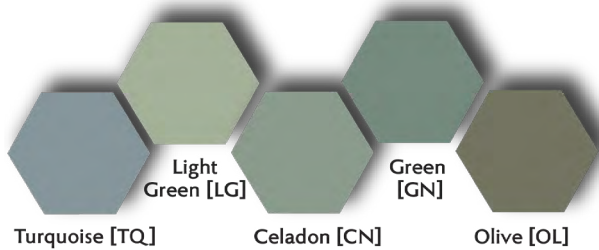

LEARN. EXPERIMENT. HAVE FUN!

COLOR PALETTE

Fast Track Colors

NAME	RGB	SHERWIN WILLIAMS
White:	(233, 233, 225)	SW 9601
Light Gray:	(198, 197, 186)	SW 9591
Dark Gray:	(170, 161, 146)	SW 0038
Black:	(67, 69, 70)	SW 7069

Mother Earth

Cream:	(204, 189, 165)	SW 2822
Linen:	(172, 151, 129)	SW 9112
Salmon:	(173, 136, 119)	SW 9080
Red:	(124, 79, 70)	SW 7591
Chocolate:	(112, 83, 72)	SW 6062

Desert Sand

Lemon:	(210, 195, 152)	SW 9027
Light Yellow:	(201, 179, 137)	SW 6128
Peach:	(201, 170, 126)	SW 7693
Gold:	(187, 149, 97)	SW 6390
Caramel:	(158, 119, 82)	SW 6117

Flowing Water

Turquoise:	(134, 149, 154)	SW 9634
Light Green:	(164, 176, 153)	SW 0066
Celadon:	(139, 154, 141)	SW 9129
Green:	(118, 138, 128)	SW 6215
Olive:	(115, 116, 98)	SW 2851

Evening Sky

Rose:	(195, 159, 56)	SW 6024
Orchid:	(162, 149, 151)	SW 6010
Slate:	(130, 128, 125)	SW 9554
Light Blue:	(121, 143, 158)	SW 9147
Denim:	(89, 122, 144)	SW 9149

FAST TRACK COLORS

A foundational range of shapes are stocked in our four neutral color options: White, Light Gray, Dark Gray, and Black.

QUICKSHIP OPTIONS

Need it soon? Quickship designs combine Fast Track colors and shapes for quick turnaround projects. Select from a multitude of field patterns using Fast Track shapes and colors to produce a solution that can be delivered to your jobsite in a matter of days.