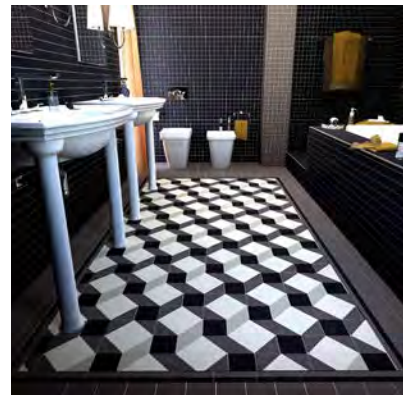

COMPATIBILITY

Coordinate multiple floor spaces using a common palette for both the Viva Tile and Subway Mosaics collections. Complete the project with a Subway Ceramics wall tile design to restore your period home to its original, vintage character.