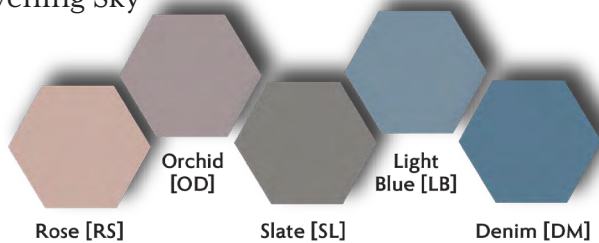

LEARN. EXPERIMENT. HAVE FUN!

COLOR PALETTE

Fast Track Colors

NAME	RGB	SHERWIN WILLIAMS
White:	(233, 233, 225)	SW 9601
Light Gray:	(198, 197, 186)	SW 9591
Dark Gray:	(170, 161, 146)	SW 0038
Black:	(67, 69, 70)	SW 7069

Mother Earth

Cream:	(204, 189, 165)	SW 2822
Linen:	(172, 151, 129)	SW 9112
Salmon:	(173, 136, 119)	SW 9080
Red:	(124, 79, 70)	SW 7591
Chocolate:	(112, 83, 72)	SW 6062

Desert Sand

Lemon:	(210, 195, 152)	SW 9027
Light Yellow:	(201, 179, 137)	SW 6128
Peach:	(201, 170, 126)	SW 7693
Gold:	(187, 149, 97)	SW 6390
Caramel:	(158, 119, 82)	SW 6117

Flowing Water

Turquoise:	(134, 149, 154)	SW 9634
Light Green:	(164, 176, 153)	SW 0066
Celadon:	(139, 154, 141)	SW 9129
Green:	(118, 138, 128)	SW 6215
Olive:	(115, 116, 98)	SW 2851

Evening Sky

Rose:	(195, 159, 56)	SW 6024
Orchid:	(162, 149, 151)	SW 6010
Slate:	(130, 128, 125)	SW 9554
Light Blue:	(121, 143, 158)	SW 9147
Denim:	(89, 122, 144)	SW 9149

FAST TRACK COLORS

A foundational range of shapes are stocked in our four neutral color options: White, Light Gray, Dark Gray, and Black.

QUICKSHIP OPTIONS

Need it soon? Quickship designs combine Fast Track colors and shapes for quick turnaround projects. Select from a multitude of field patterns using Fast Track shapes and colors to produce a solution that can be delivered to your jobsite in a matter of days.