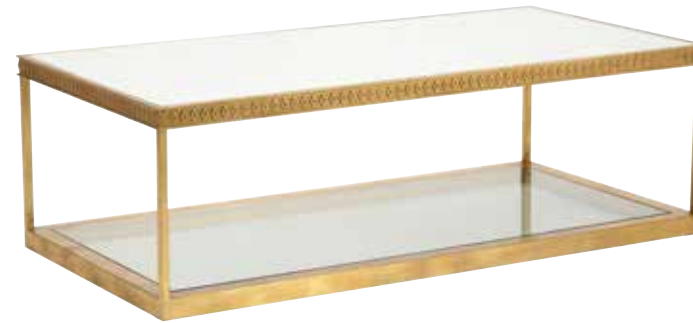

384424
Circle Chair
Designed by Douglas Freeman

384425
Circle Bench
Designed by Douglas Freeman

384972
Acrylic Denver Desk

380087
Gordon Oval Cocktail Table

384988
Copas Cocktail Table – Gold
Designed by Shayla Copas

384198
Lotus Flower Cocktail Table

381984
Watson Coffee Table

382769
Nested Cocktail Tables – Set of Two

382297
Pac Coast Side Table – Gold

380018
Pac Coast Side Table

381703
Notting Hill Cocktail Table

381874
Decker Console