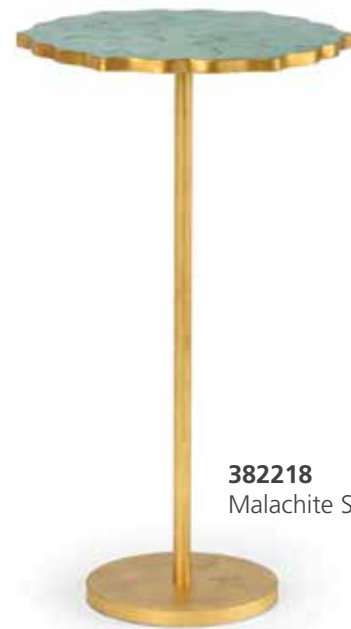

382218
Malachite Side Table