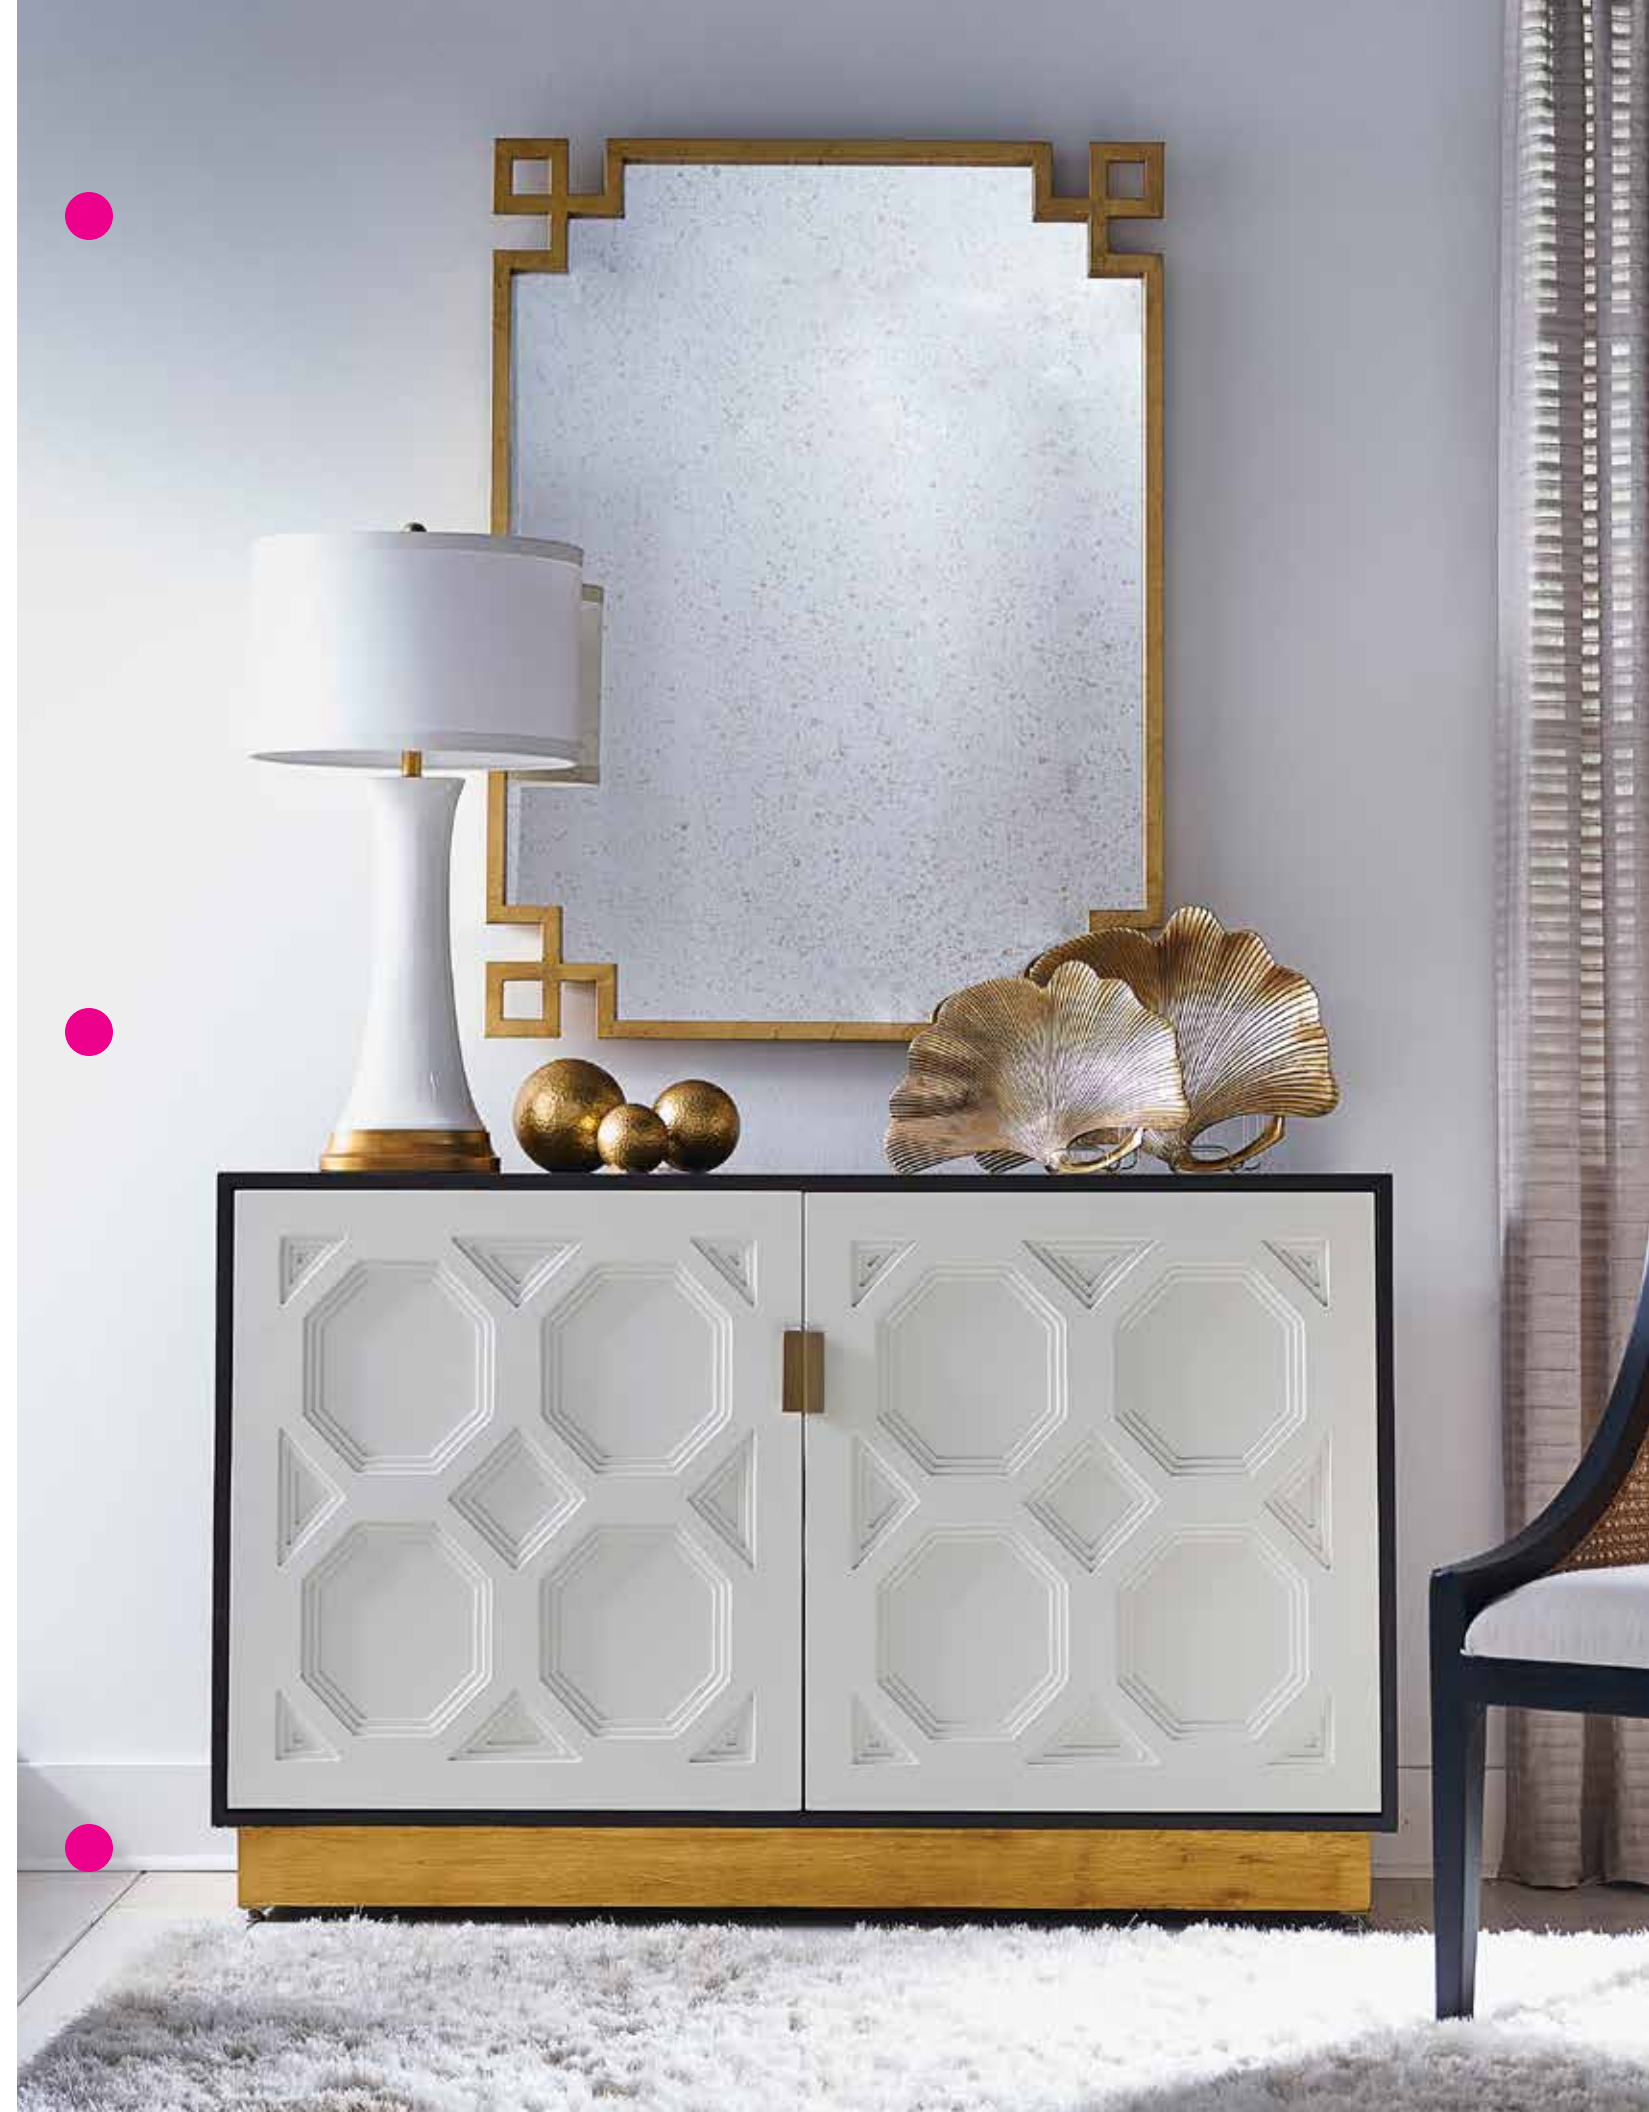

Page 50

385058

Mother of Pearl Chest
36.3H x 32.3W x 18.8D
Two drawer wood chest with
mother of pearl drawer fronts
and acrylic handles.
Designed by Claire Bell.

384302

Chinoiserie Cabinet – Fish
34.5H x 58W x 15.8D
Hand painted chinoiserie
fish pattern. Walnut, antique
gold leaf and antique silver
leaf finishes. Two doors and
two shelves. Designed by
Bradshaw Orrell.

383959

Puttick Side Table
24.5H x 14 DIA
Natural white agate on wood
with gold leaf iron base.

The lighting, artwork, mirrors, and decorative accessories shown in the photos can be found in the online catalog at www.chelseahouseinc.com.