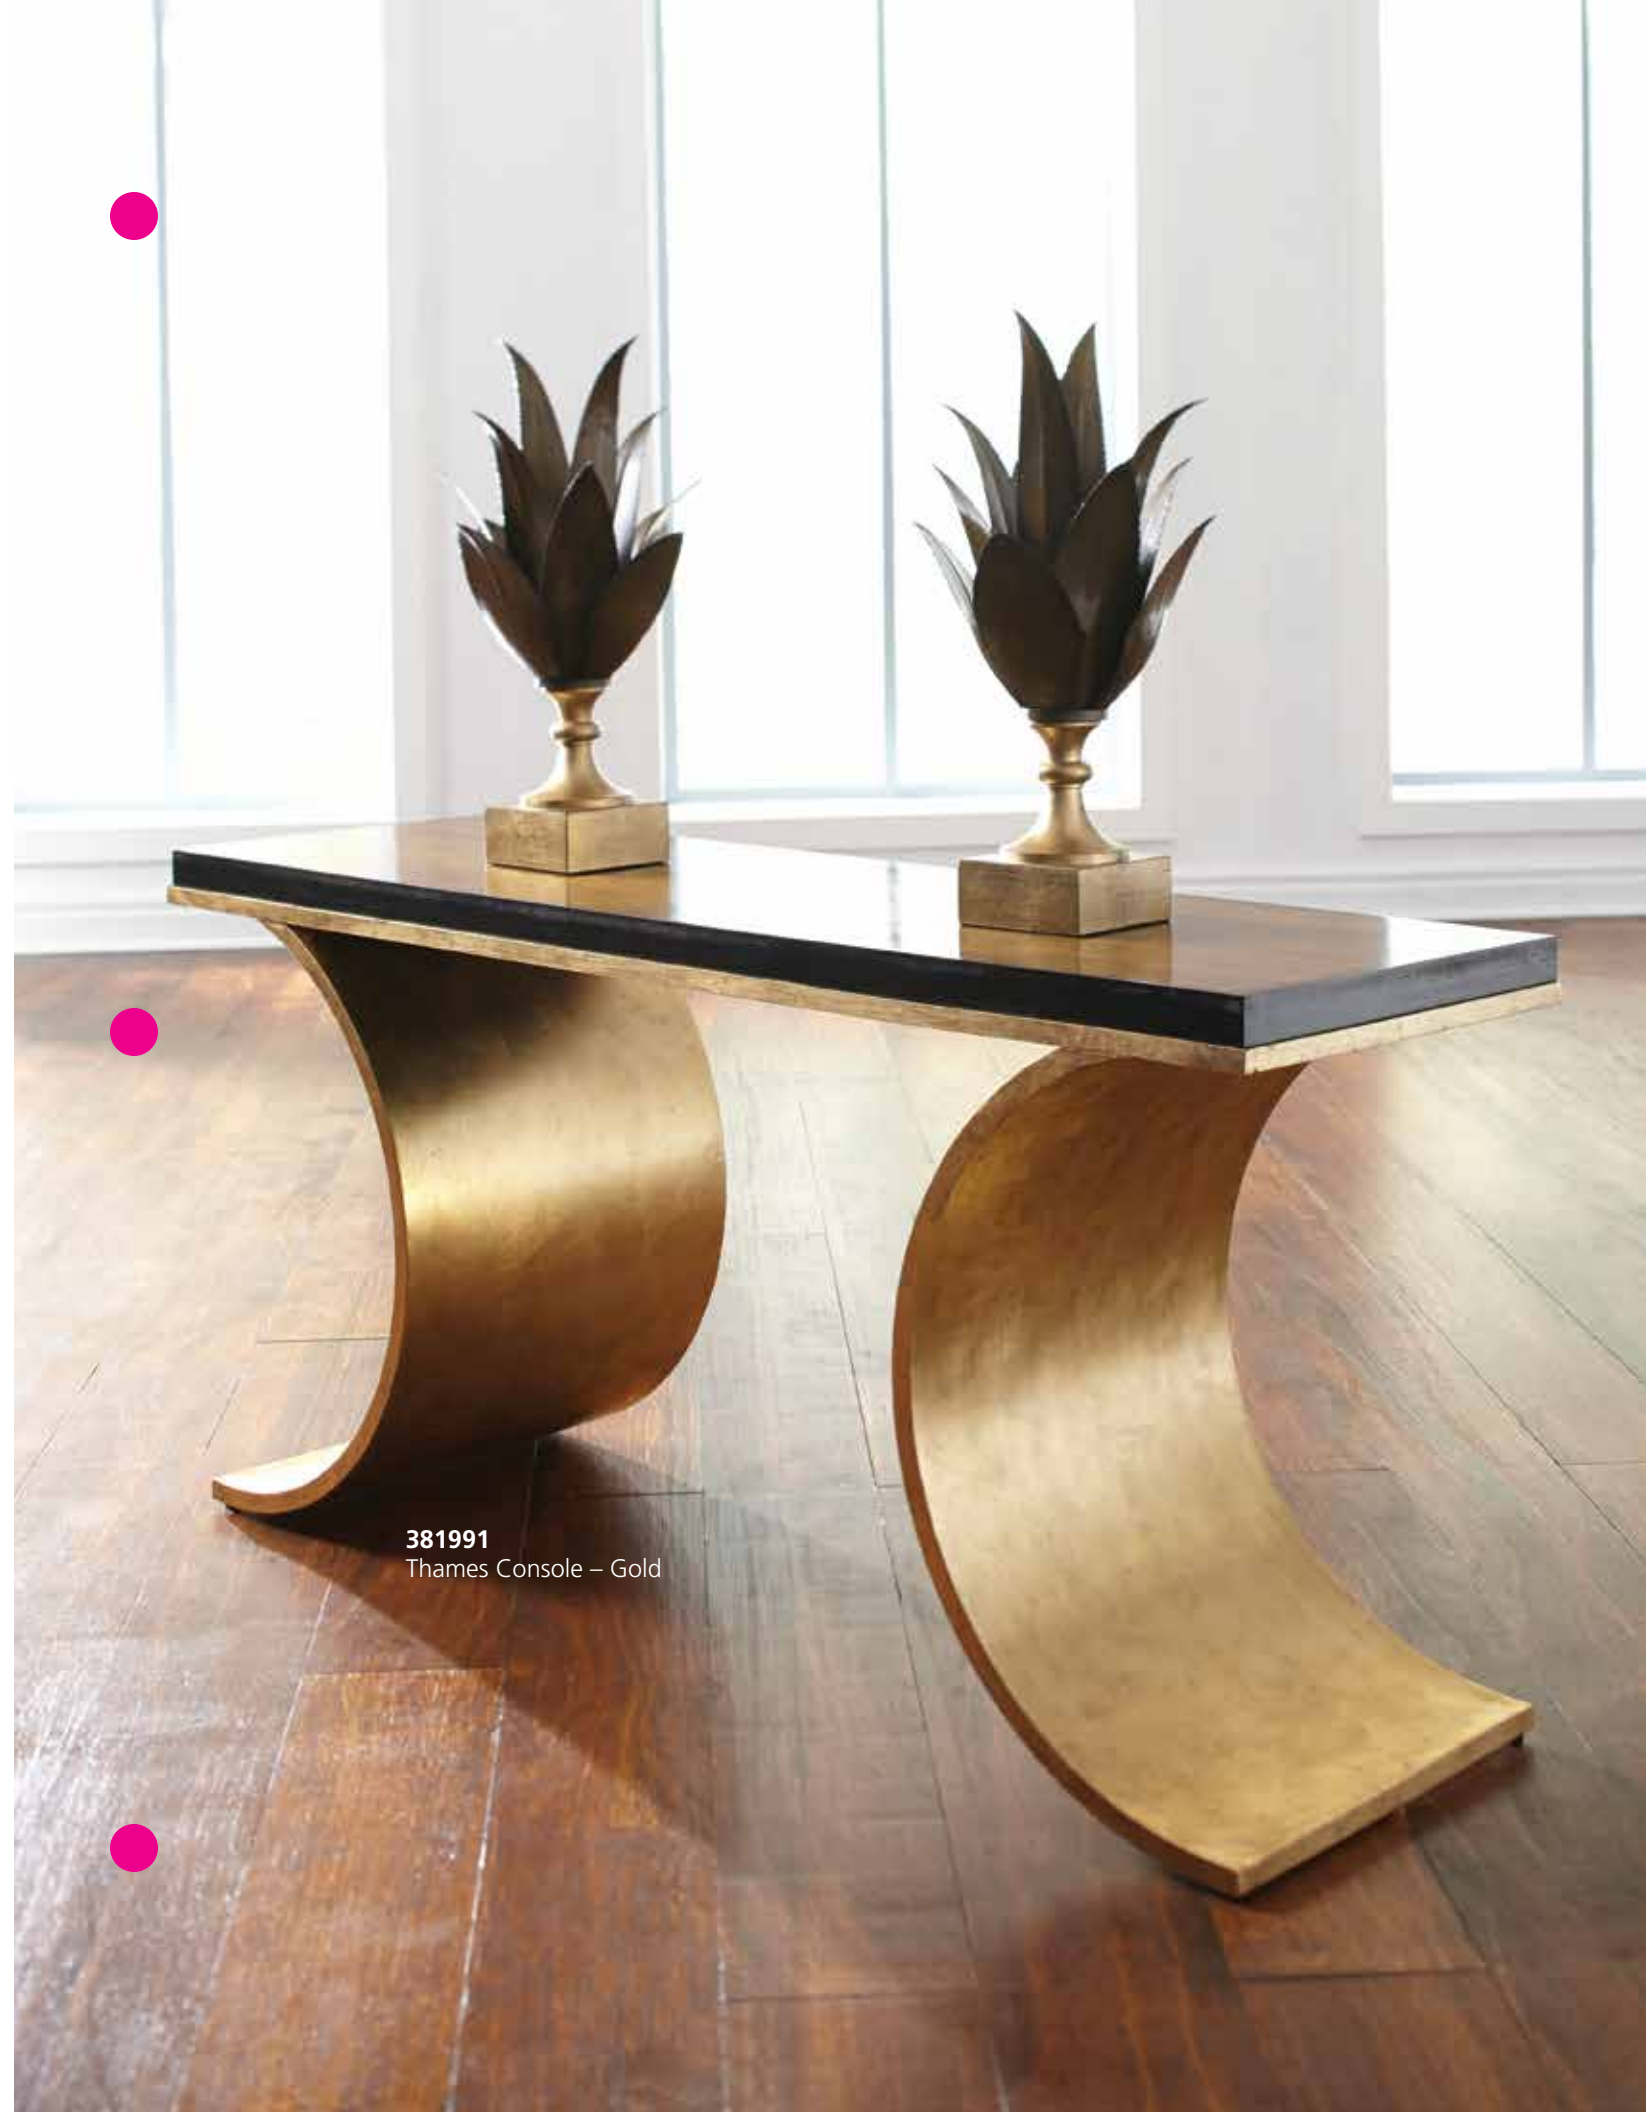

384986
Nemeth Cigar Table – Gold
Designed by Shayla Copas

383878
Lauren Console
Designed by Claire Bell

382177
Rope Cocktail Table

384315
Seed Glass Side Table

380080
McBride Cocktail Table

381991
Thames Console – Gold