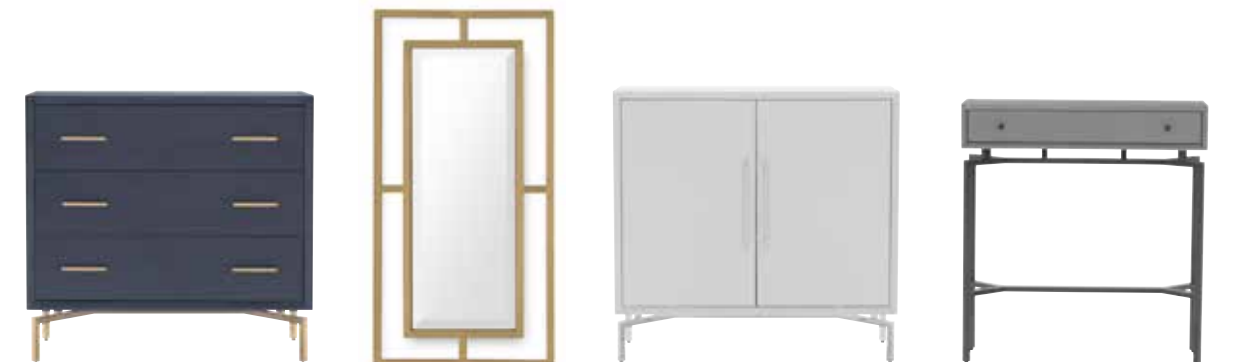

MING SMALL BRASS MIRROR

MING STORAGE CHEST in white and polished stainless steel

MING CONSOLE in gray and pewter

Ming Collection

Our streamlined mirror and storage collection complements any décor. Choose from three wood finishes to mix with metal bases and hardware in pewter, brass, or polished stainless steel.