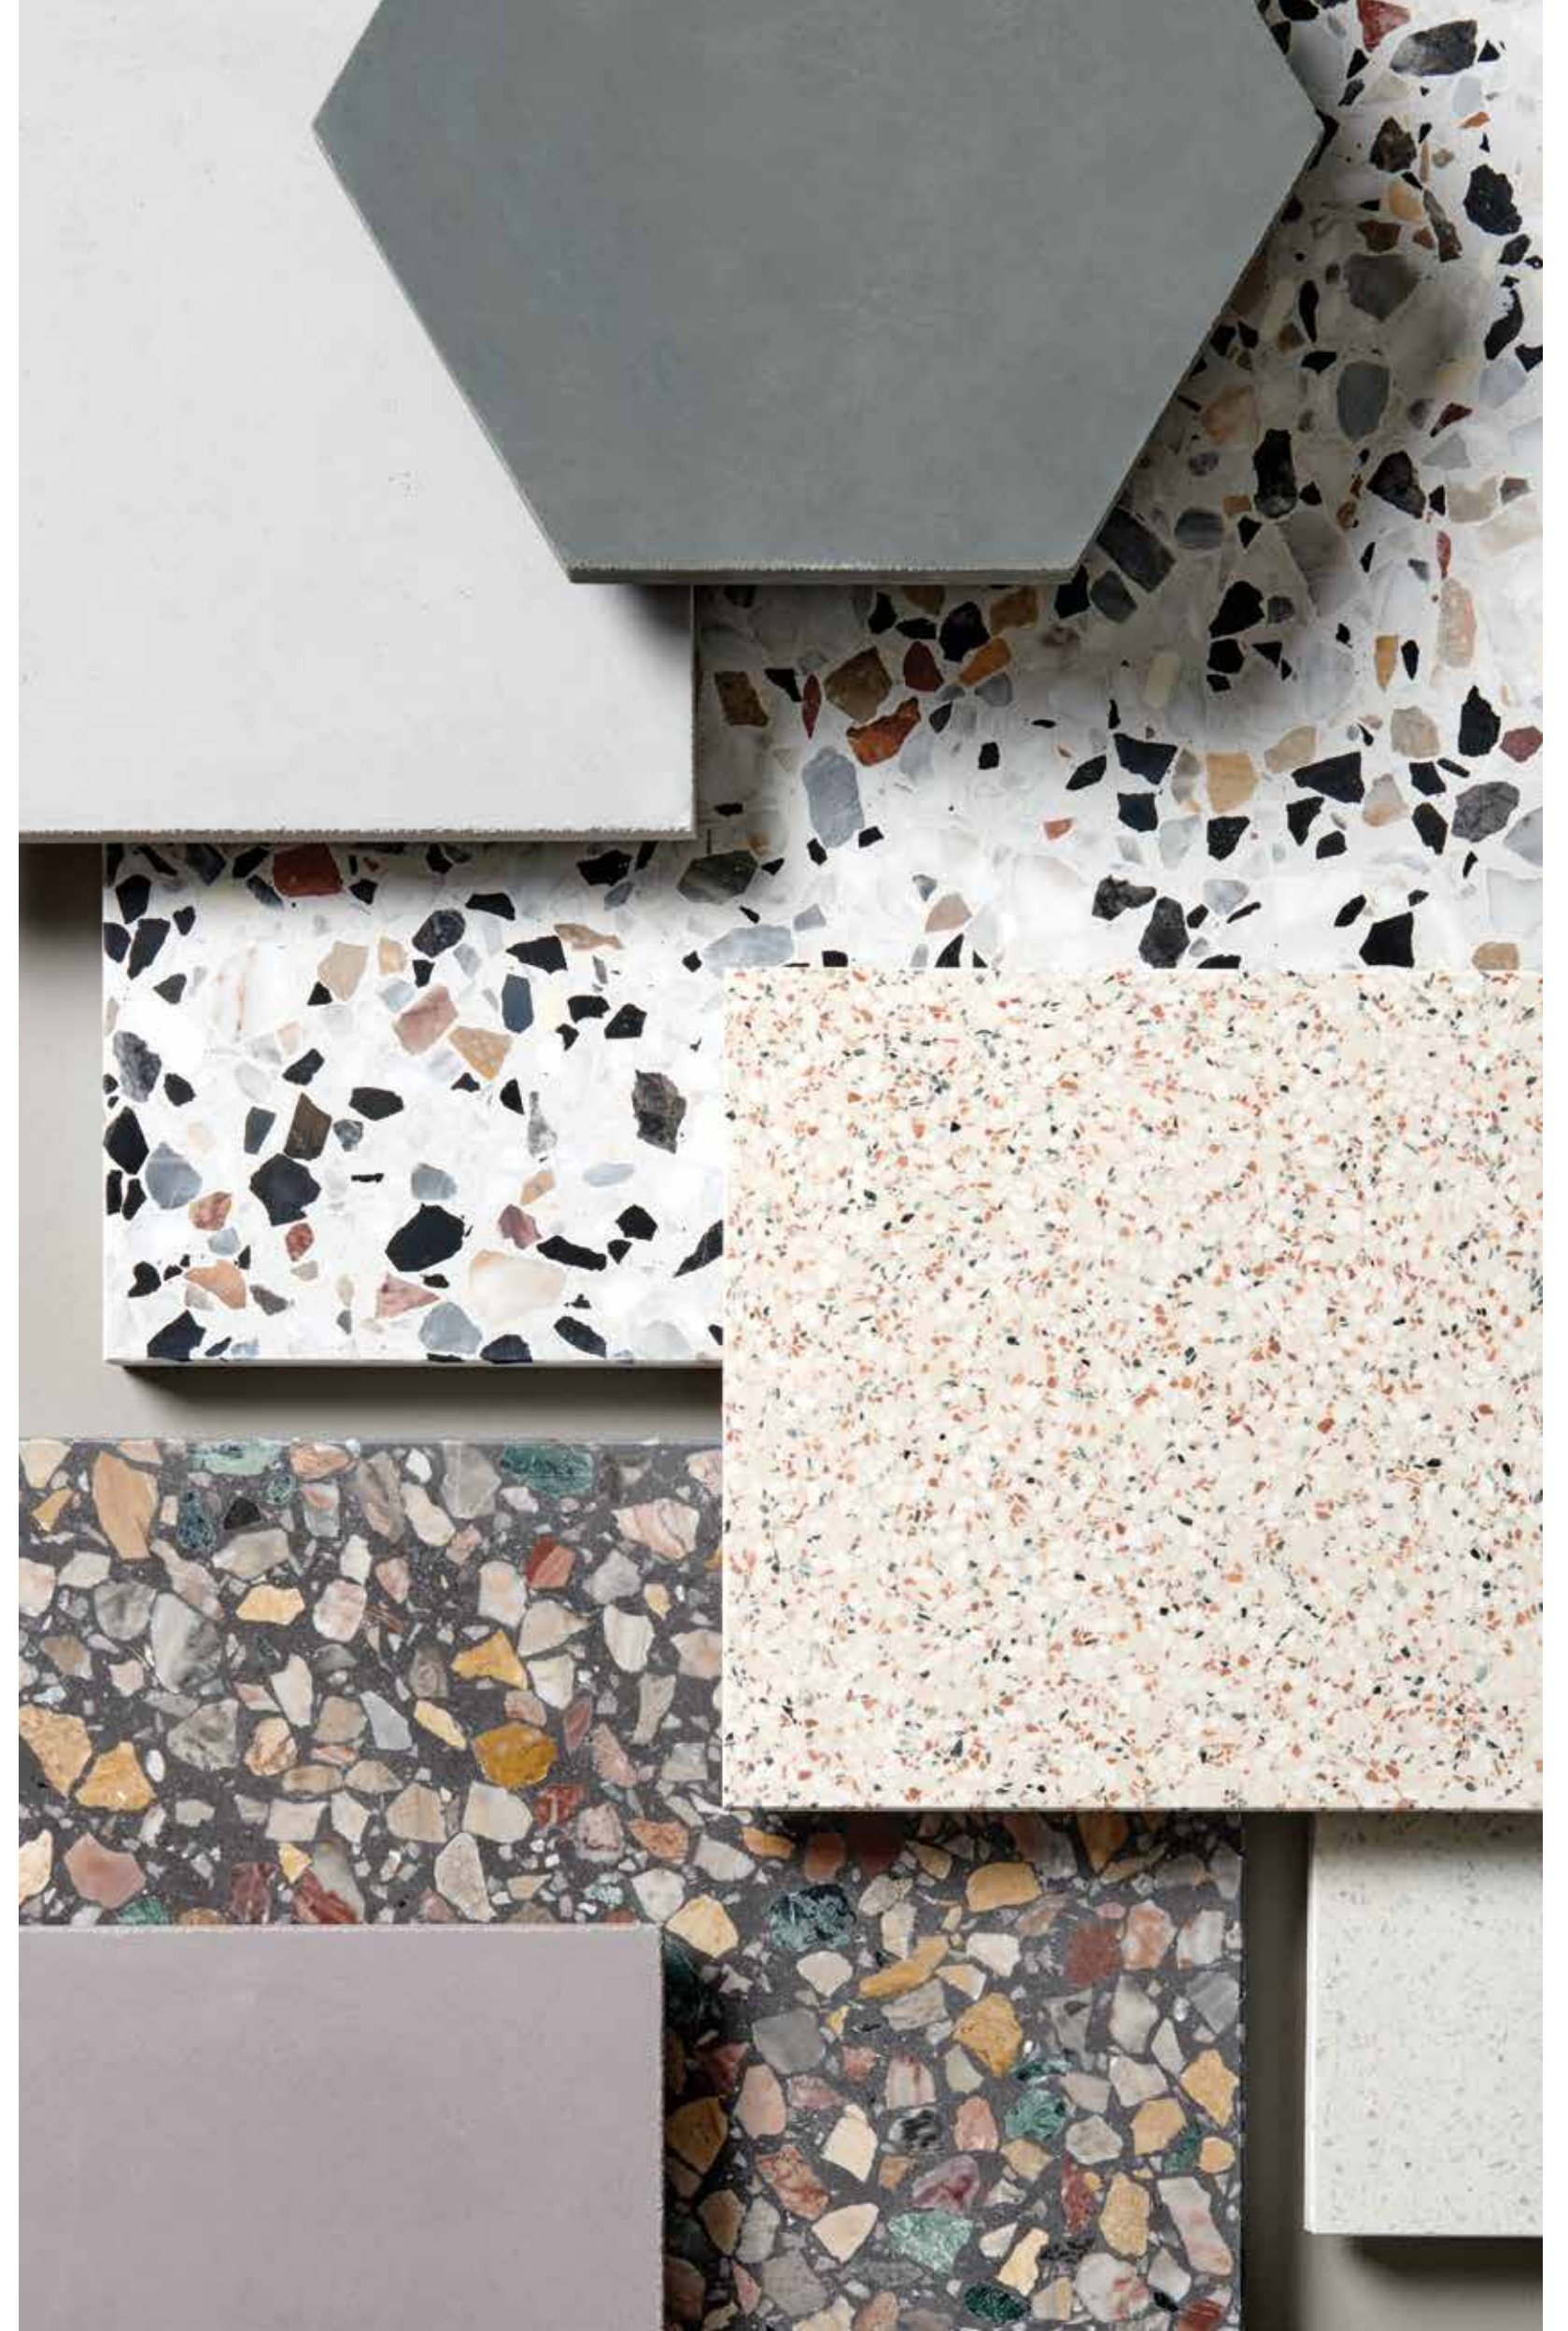

Arcos Freestanding Bathtub ARBT70
Portlandia Terrazzo Mezzo 16" x 16"
Tile in Rockport Honed POF16M

PORTLANDIA features a harmonious blend of terrazzo and solid cement tiles. Handcrafted by Italian artisans in a range of sizes and finishes, they give walls and floors a cool, urbane look.