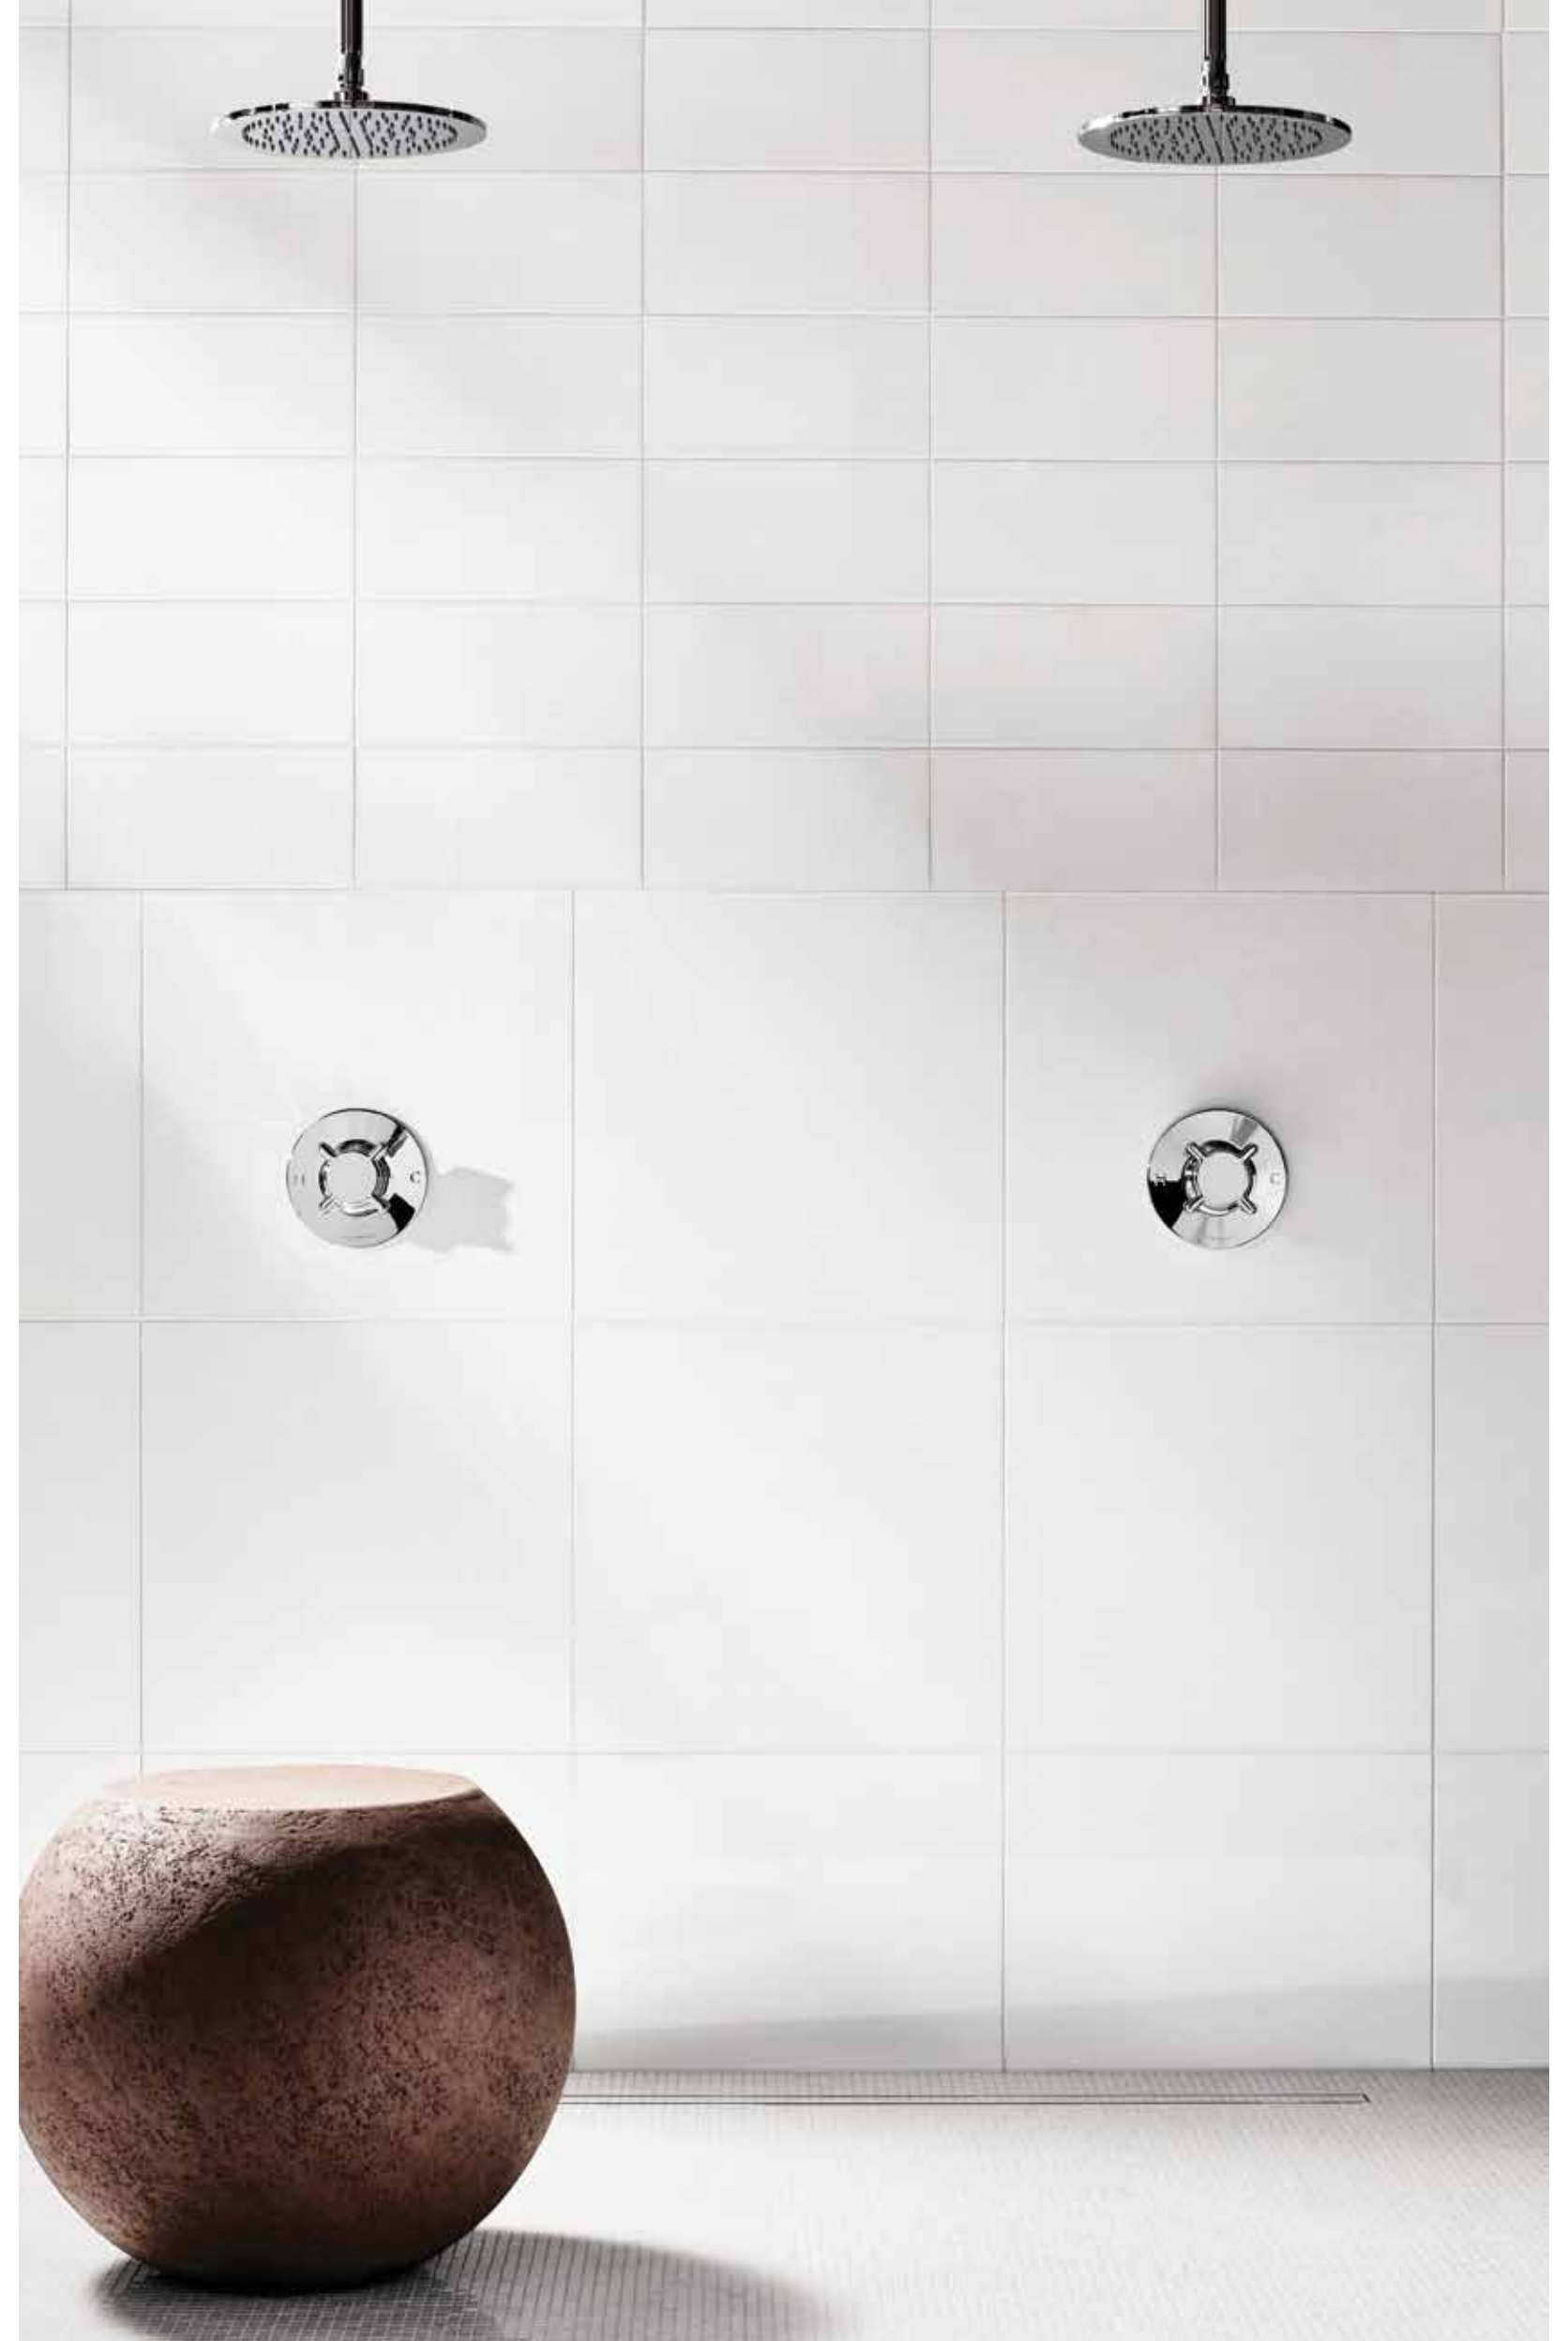

Manchester Sinks MRLVRW
Keystone Slab in Aurora Honed

.25 embodies classic American modernism, in understated styles that are perfect for grounding a minimalist bath. From their clean-lined shapes to the smooth quarter-turn of their handles, these tactile and ergonomic designs epitomize less-is-more style.

ARCOS reimagines the modern bathtub with subtly tapered ends and a slim ledge that keep the look organic, refined and light. A flat band detail grounds the design, creating a warm and architectural focal point.