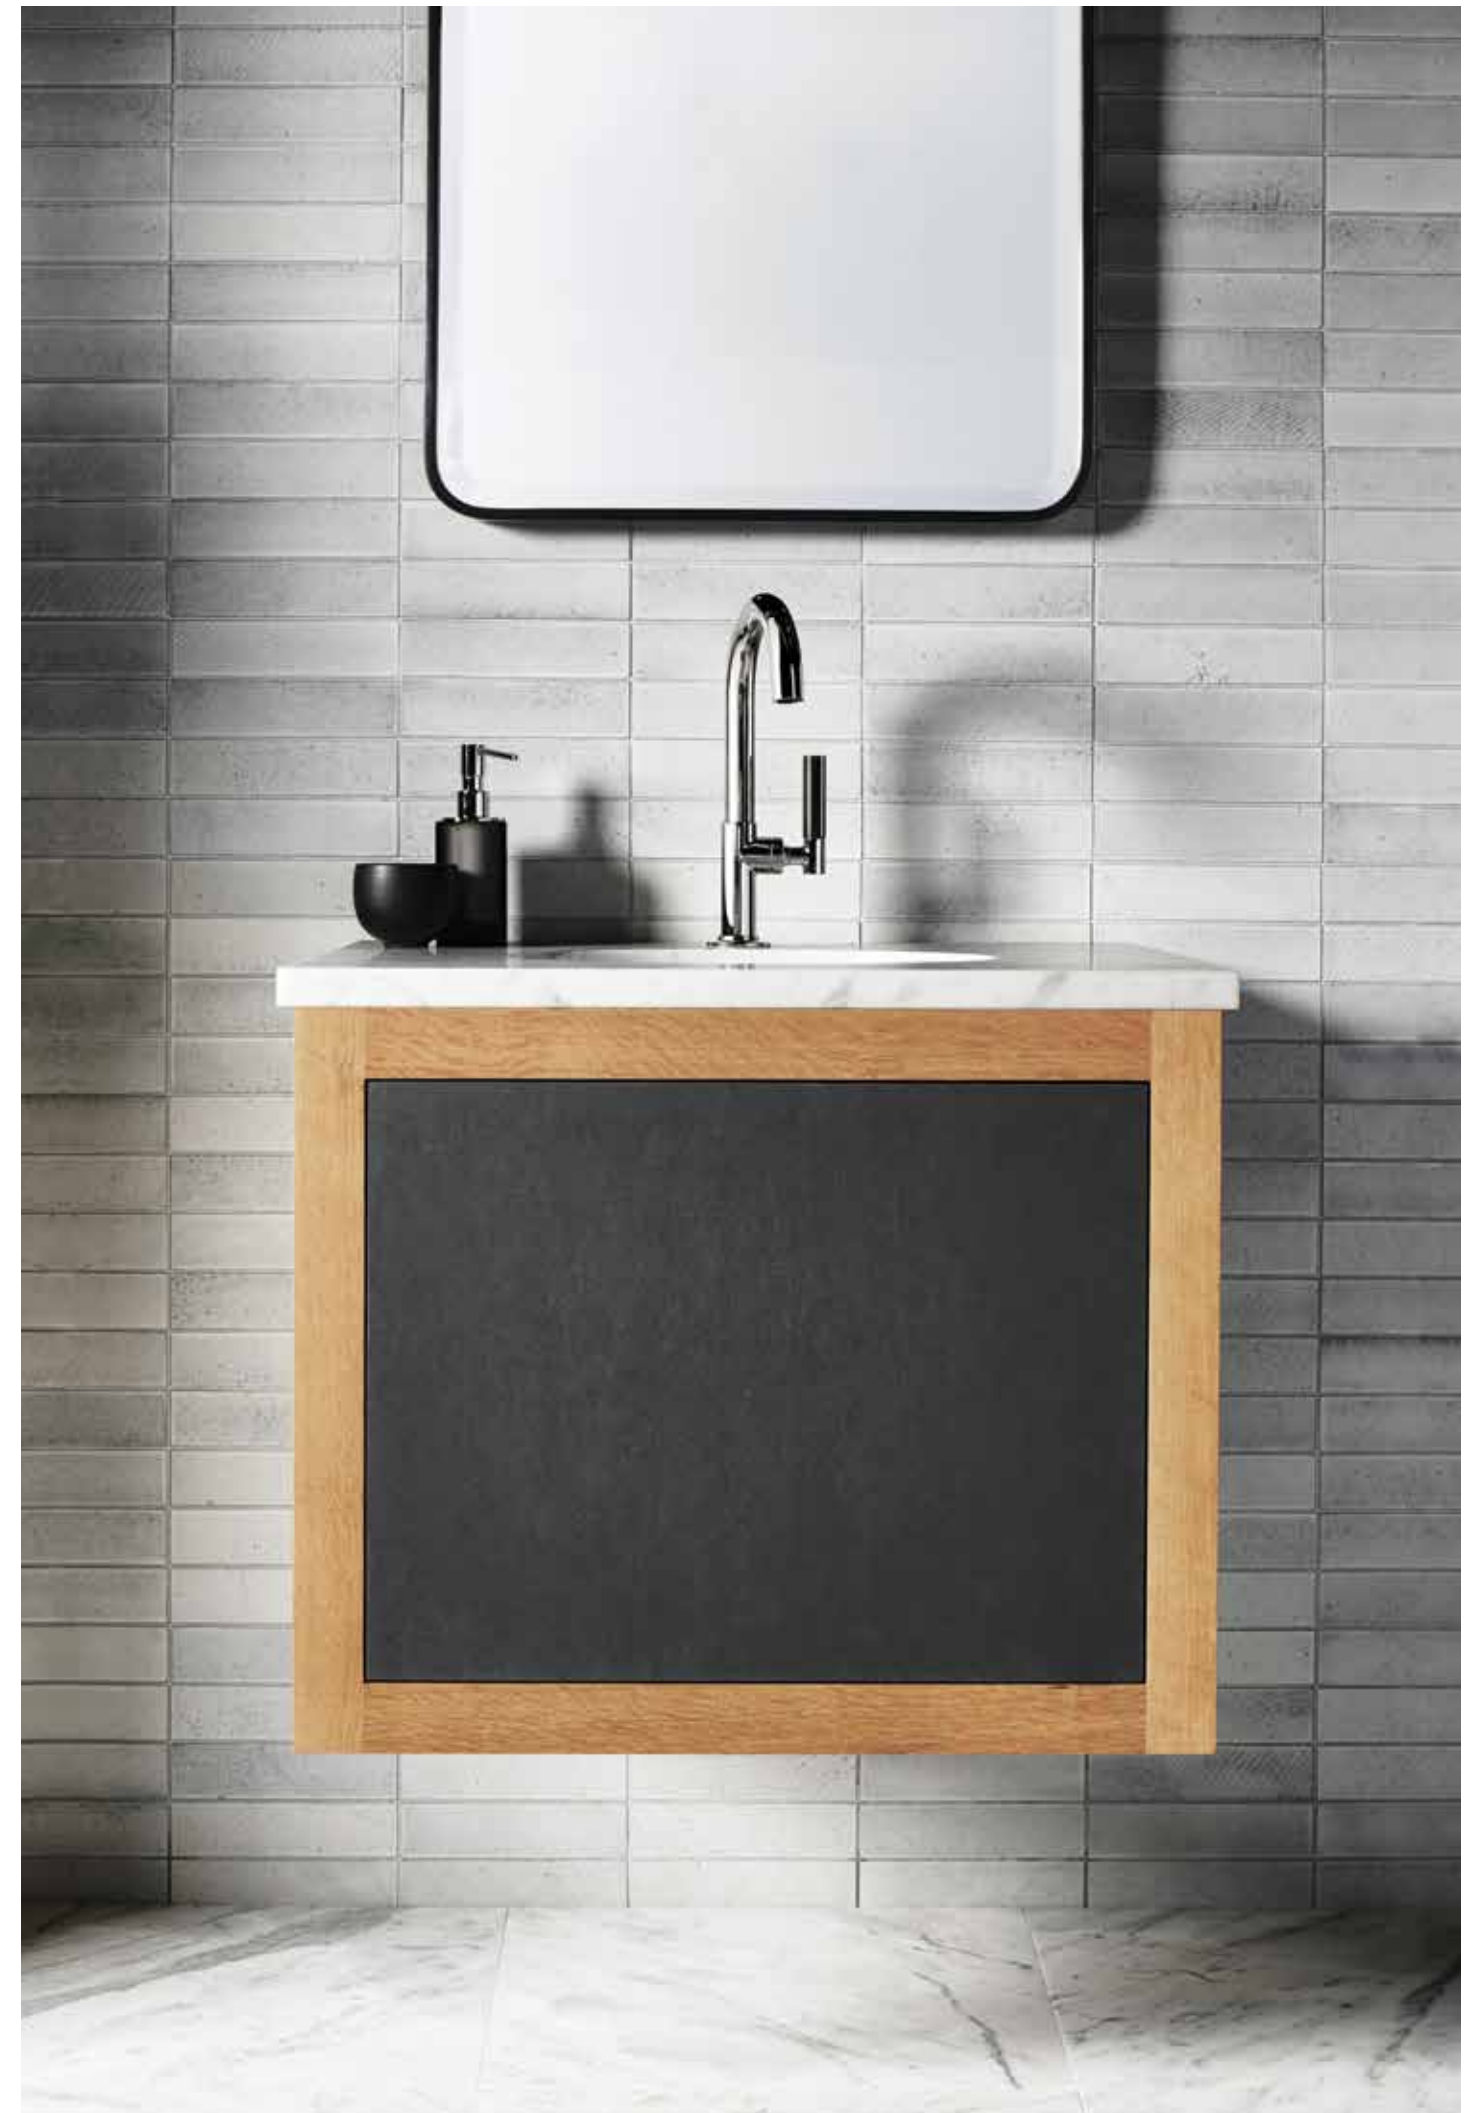

ALTA cabinetry marries iconic mid-century, architectural and industrial influences, creating a smooth facade that projects understated style. Custom paperstone, cane and ribbed glass panels invite a look that's wholly personal.

Bond Tandem Series Faucet with
Two-Tone Lever Handle BLS47B
Saxby Sink SALV24
Bond Mirror BNMR01
Floe Soap Dispenser FESD05

Magma 2" x 8" Tile in Zinc Crackle MGF028
Keystone 18" x 18" Tile in Statuary Honed KSF818
Keystone Slab in Statuary Honed
Alta Custom Cabinetry