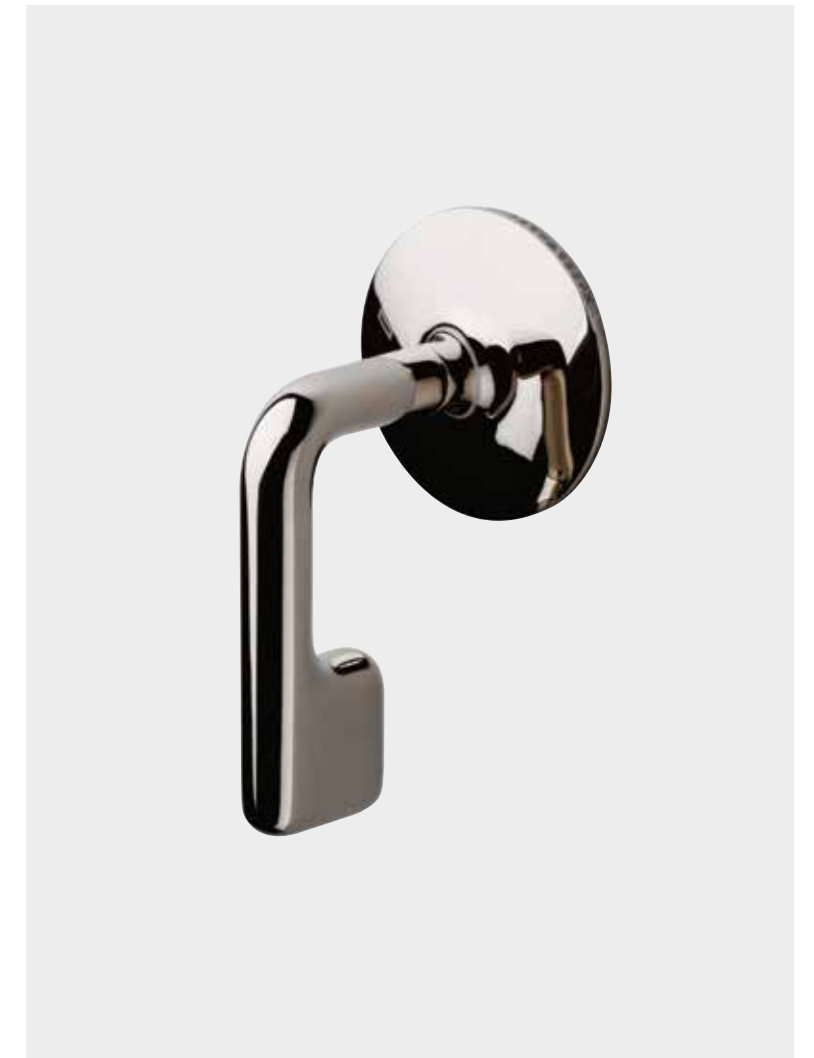

For more information on custom bath and kitchen cabinetry,
contact a showroom or visit [waterworks.com/cabinetry](https://www.waterworks.com/cabinetry).

Bond Tandem Series Faucet with
Guilloche Lines Lever Handle BLS32A

Manchester Sinks MRLVRW
Keystone Slab in Aurora Honed

.25 embodies classic American modernism, in understated styles that are perfect for grounding a minimalist bath. From their clean-lined shapes to the smooth quarter-turn of their handles, these tactile and ergonomic designs epitomize less-is-more style.